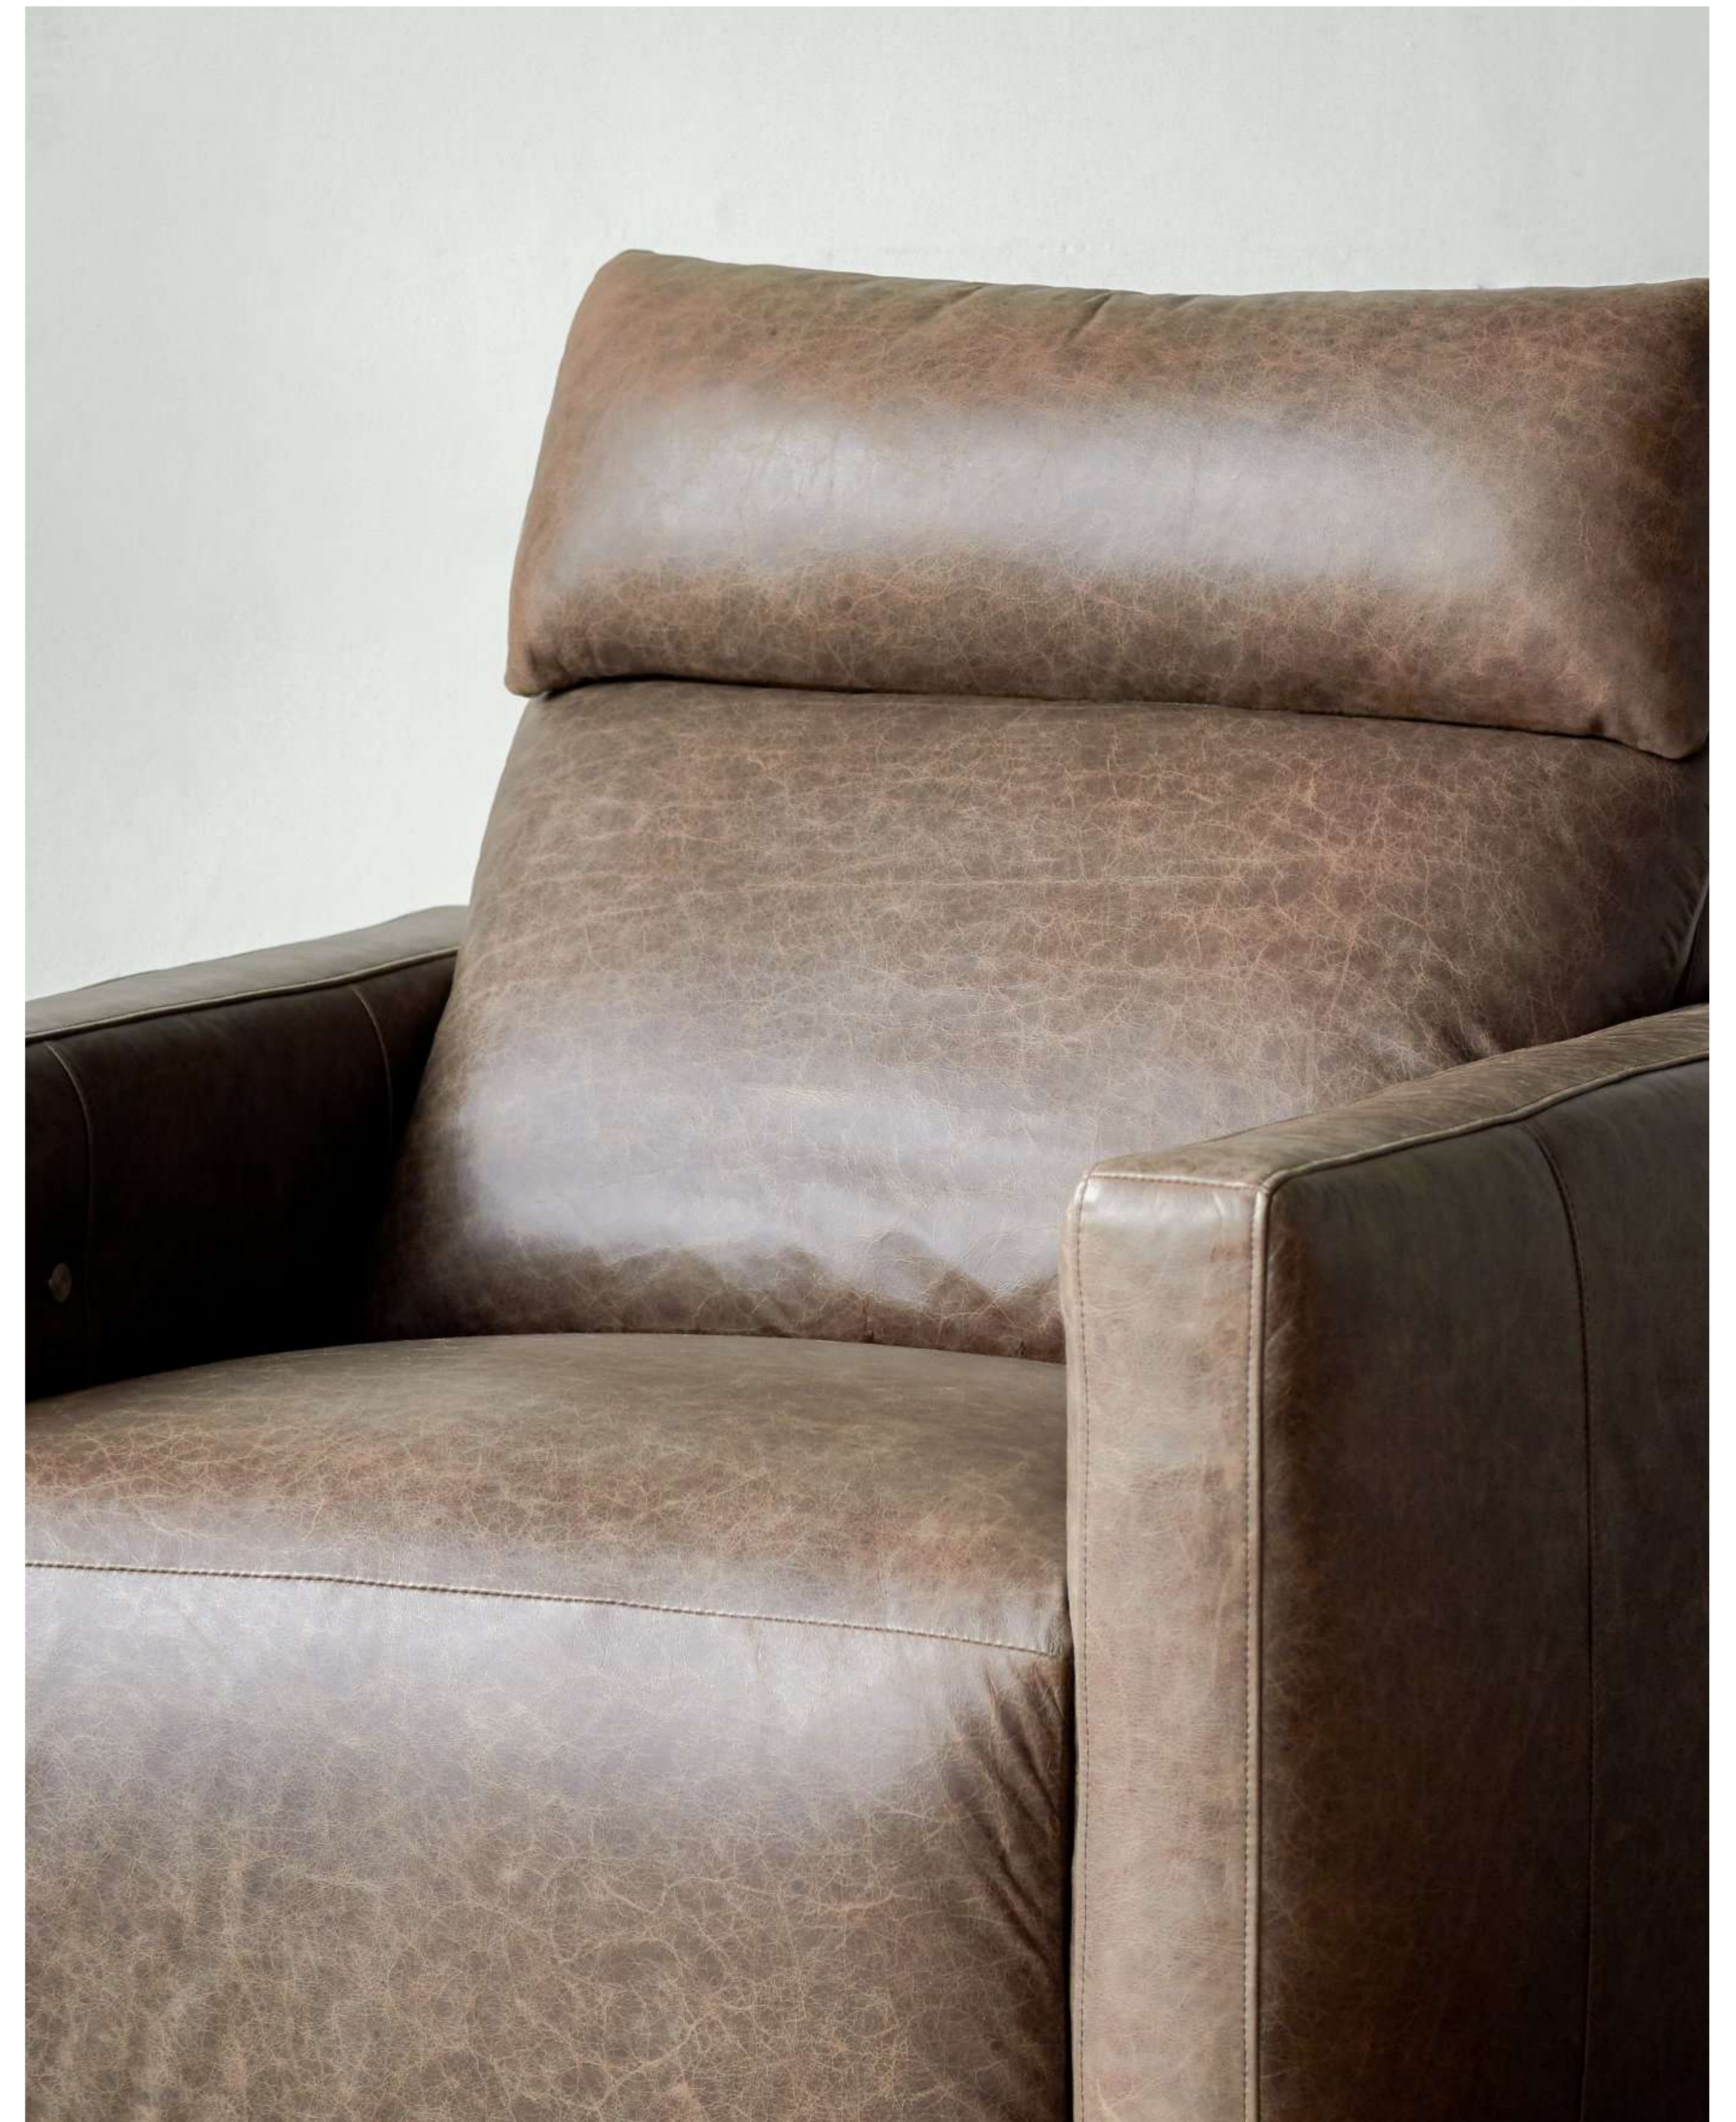

Base Material: Ash

Legs: Removable

Product Origin: Made in Southern China

MOTION
SOFAS
&
SWIVEL
CHAIRS

Ridley w/o lumbar cushion
Togo Tipping Chocolate

99

Ridley w/o lumbar cushion
Gravel Chocolate

100