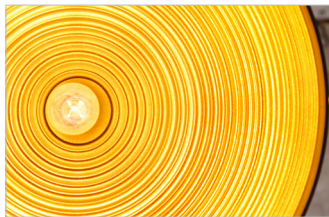

DOMUS PENDANT

Description

The Domus is a modern yet industrial dome shaped pendant, crafted in a Matt Black exterior finish and Oxidised Gold interior finish.

L	W	H	K. G	Max. Wattage	No. of Bulbs
50	50	25	2.5	7	1

Specification

Material:	Metal
Dimmable:	Depends on bulbs
Bulb included:	No
Bulb base:	E26 (US) / E27 (UK)
Voltage:	100V-120V (US) / 200V-240V (UK/Europe/Asia)
Adjustable Chain / Rod:	Yes
Chain/Cord Length:	180cm

Available Finishes:

Frame: Matt Black