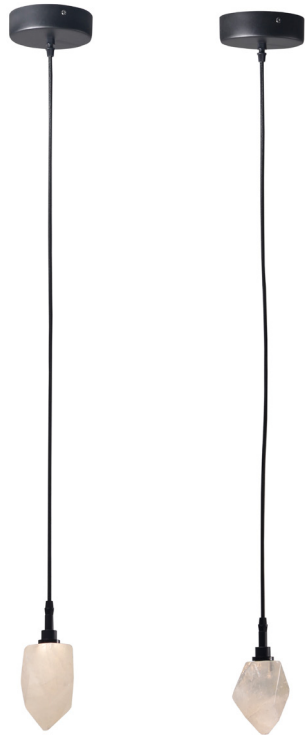

CALCITE PENDANT

Small

Large

Cluster

Description

Halo's Free Light collection, featuring natural mineral elements.
Product shown in: Small single pendant 17cm in Matt Black finish.

	L	W	H	K. G	Max. Wattage†	No. of Bulbs
Large Single	10	10	21	3.6	2	1
Small Single	10	10	17	2	2.6	1
Small Cluster	120	10	17	11.6	8	5

Specification

Material:	Calcite and Iron
Dimmable:	No
Bulb included:	LG Single: Yes (US) / No (AUS) SM Single: Yes SM Cluster: Yes
Bulb base:	LG Single: G9 LED 2W 2700K (UK / US) G9 LED 240V 2W (AUS) SM Single: LED Module D20mm 2200K (UK / US) SM Cluster: LED Module D20mm 2200K (UK / US)
Voltage:	100V-120V (US) / 200V-240V (UK/Europe/Asia)
Adjustable Chain / Rod:	Yes
Chain/Cord Length:	180cm

Available Finishes:

Frame: Matt Black