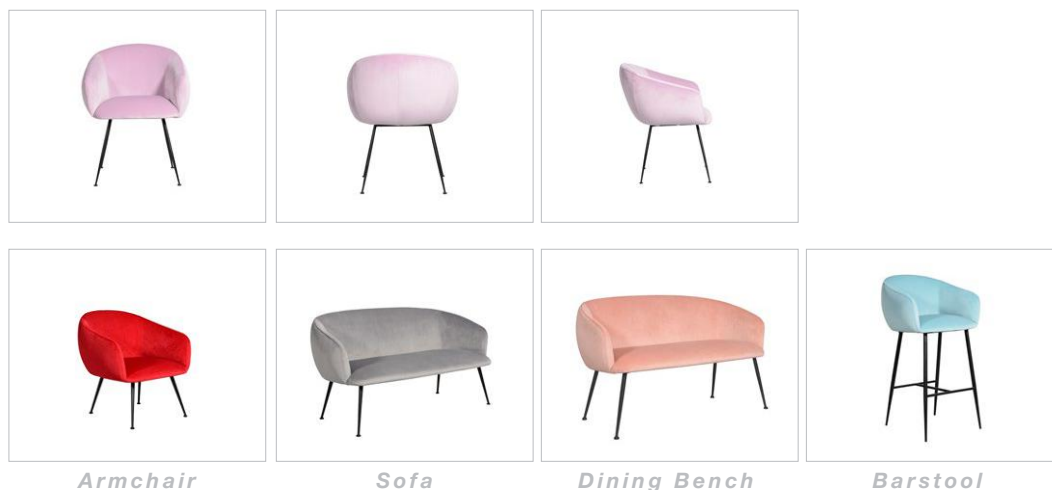

Sofa

Dining Bench

Barstool

Specification

Frame:	Iron
Feet:	Iron and Stainless Steel Feet Cap on Dining Chair only
Seat Suspension:	Iron and Plywood
Back Suspension:	Iron
Arm Suspension:	Iron
Seat Cushion Filling:	Foam and Fibre
Back Cushion Filling:	Foam and Fibre
Removable Arms:	No
Removable Feet:	No
Fabric:	Dusky Velvet / Pandemonium

*Not available for the UK market

Armchair