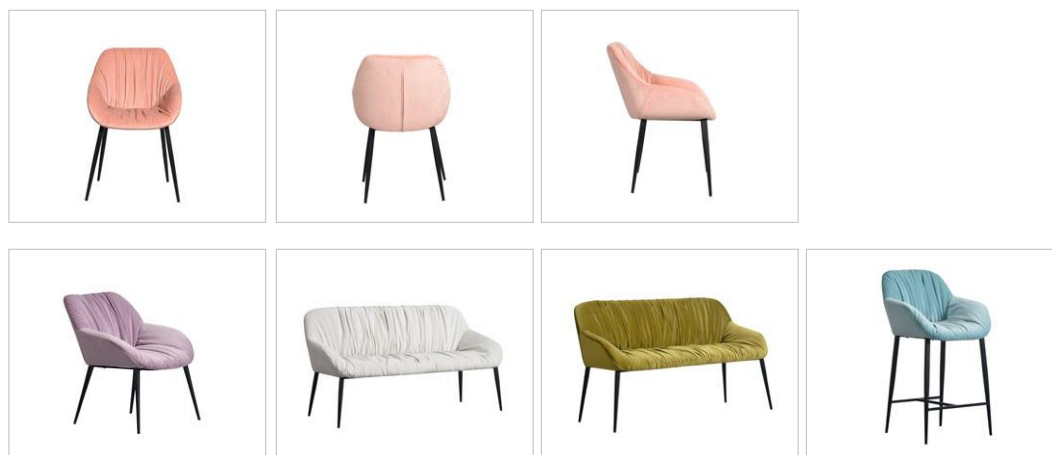

Sofa

Dining Bench

Barstool

Specification

Frame:	Iron
Feet:	Iron
Seat Suspension:	Iron and Plywood
Back Suspension:	Iron
Arm Suspension:	Iron
Seat Cushion Filling:	Foam and Fibre
Back Cushion Filling:	Foam and Fibre
Removable Arms:	No
Removable Feet:	No
Fabric:	Dusky Velvet / Pandemonium

*Not available for the UK market

Armchair