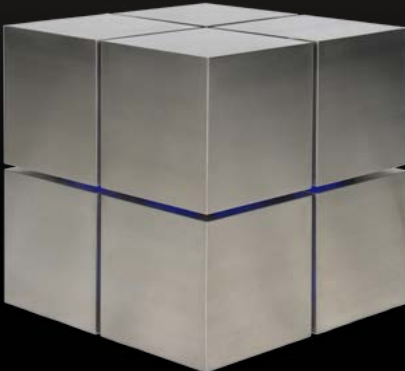

ENIGMA CUBE
W/LIGHT