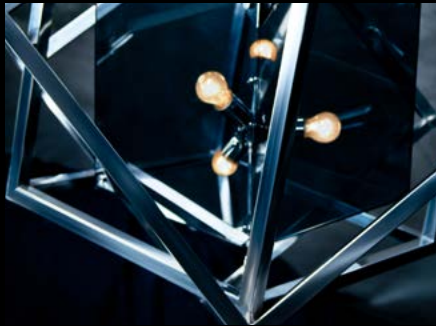

BRAND PRESENTATION
MICHAEL YEUNG DESIGN