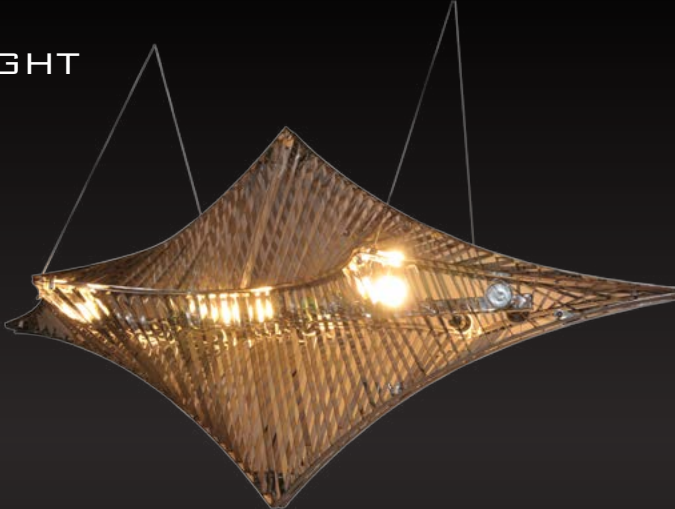

LIGHTS & ACCESSORIES

ZEUS LIGHT