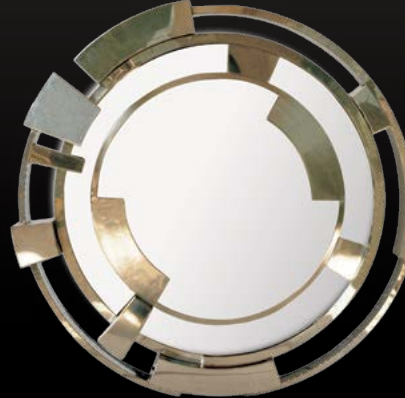

VORTEX MIRROR