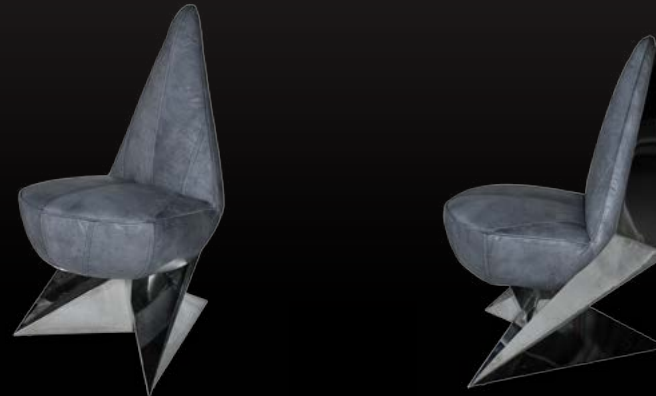

EACH PIECE IS DESIGNED TO BE VISUALLY APPEALING FROM EVERY ANGLE. MUCH LIKE A SCULPTOR, YEUNG DESIGNS HIS FURNITURE WITH A VIEW OF HOW THE LIGHT WILL REFLECT AND HOW IT WILL CAST SHADOWS OF THE PIECE IN THE ROOM, ACCENTUATING EACH CURVE AND LINE TO HAVE THE MOST VISUAL IMPACT. COMFORT AND FUNCTIONALITY IS AN INTEGRAL PART OF EVERY MICHAEL YEUNGS DESIGN, MAKING EACH PIECE A FUNCTIONAL PIECE OF ART.

SHINY STEEL
325 / 145 / 115 CM

DESK AREA

VANTAGE DESK

IMPERIAL DESK

DINING

INTREPID DINING TABLE
INTREPID DINING CHAIR
CUBIS LIGHT

DESK AREA

INTREPID DINING TABLE

INTREPID DINING CHAIR HIGH BACK

VORTEX COFFEE TABLE

INTREPID DINING CHAIR

STORAGE

VANTAGE LAMP TABLE

VANTAGE CONSOLE

VANTAGE COFFEE TABLE S/M/L

MICHAEL YEUNG DESIGN