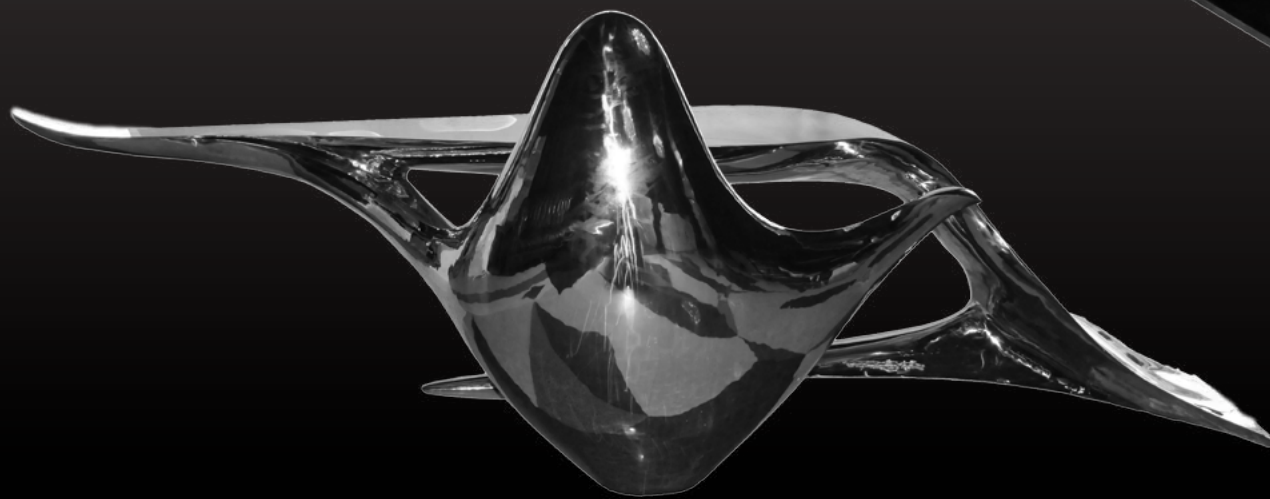

DESK AREA

MENACE DESK

LIMITED EDITION OF 10
PIECES - SOLD OUT

SHINY STEEL
325 / 145 / 115 CM