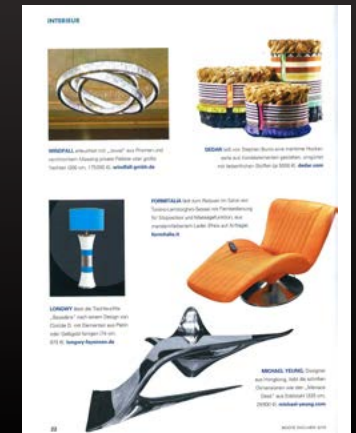

PRESS

- MODERN DECORATION HOME – CHINA
- ARCHITECTURAL DIGEST – CHINA
- ASK MAGAZINE – EGYPT
- LUXURY INTERIOR DESIGN – RUSSIA
- ID PRESTIGE – MOROCCO
- INTERIOR DESIGN – RUSSIA
- ROUGE – HONG KONG
- CAR & DRIVER – CHINA
- LES PLUS BEAUX INTÉRIEURS – FRANCE
- FORBES LIFE – CHINA
- ARCHITECTURE & ART – CHINA
- TREND – ISRAEL
- DECO DESIGN – FRANCE
- L'APPART - FRANCE