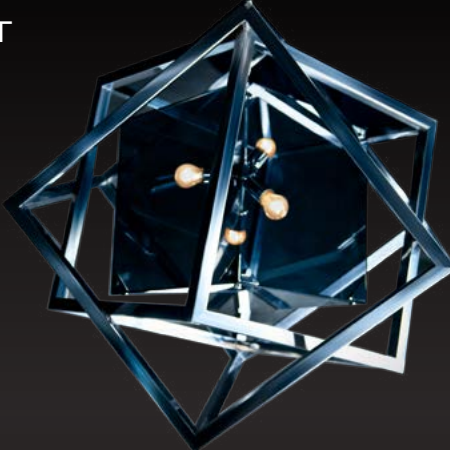

CUBIS LIGHT